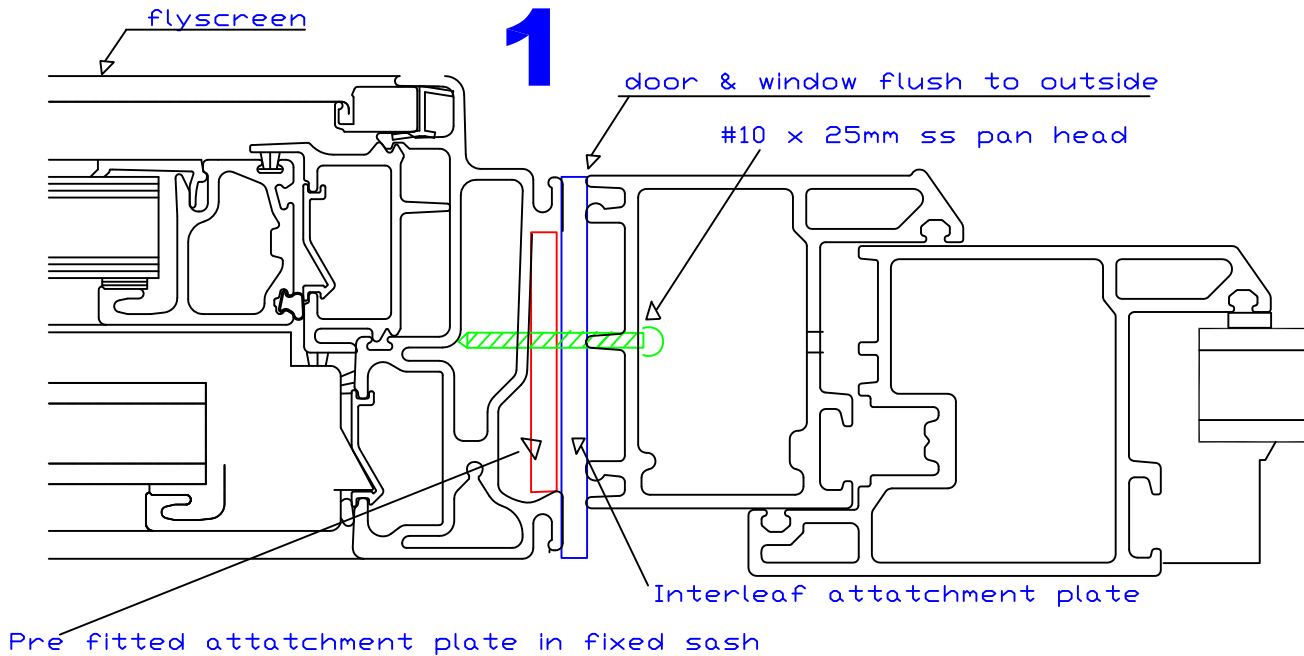

SOVEREIGN FIBREGLASS
 LOW THRESHOLD
 SERIES 301A FRENCH DOORS

- 1 pre drill holes as indicated
- 2 positions possible at 50mm from top and bottom of the frame
and at mid height of the window frame