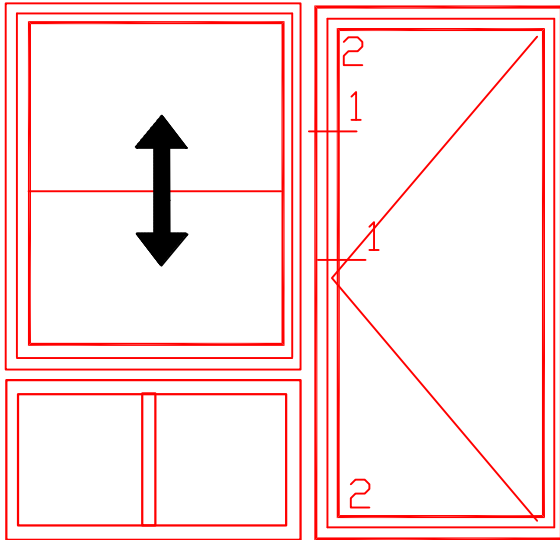

SOVEREIGN FIBREGLASS
 LOW THRESHOLD
 SERIES 301A FRENCH DOORS

- 1 pre drill holes as indicated
- 2 positions possible at 50mm from top and bottom of the frame
and at mid height of the window frame