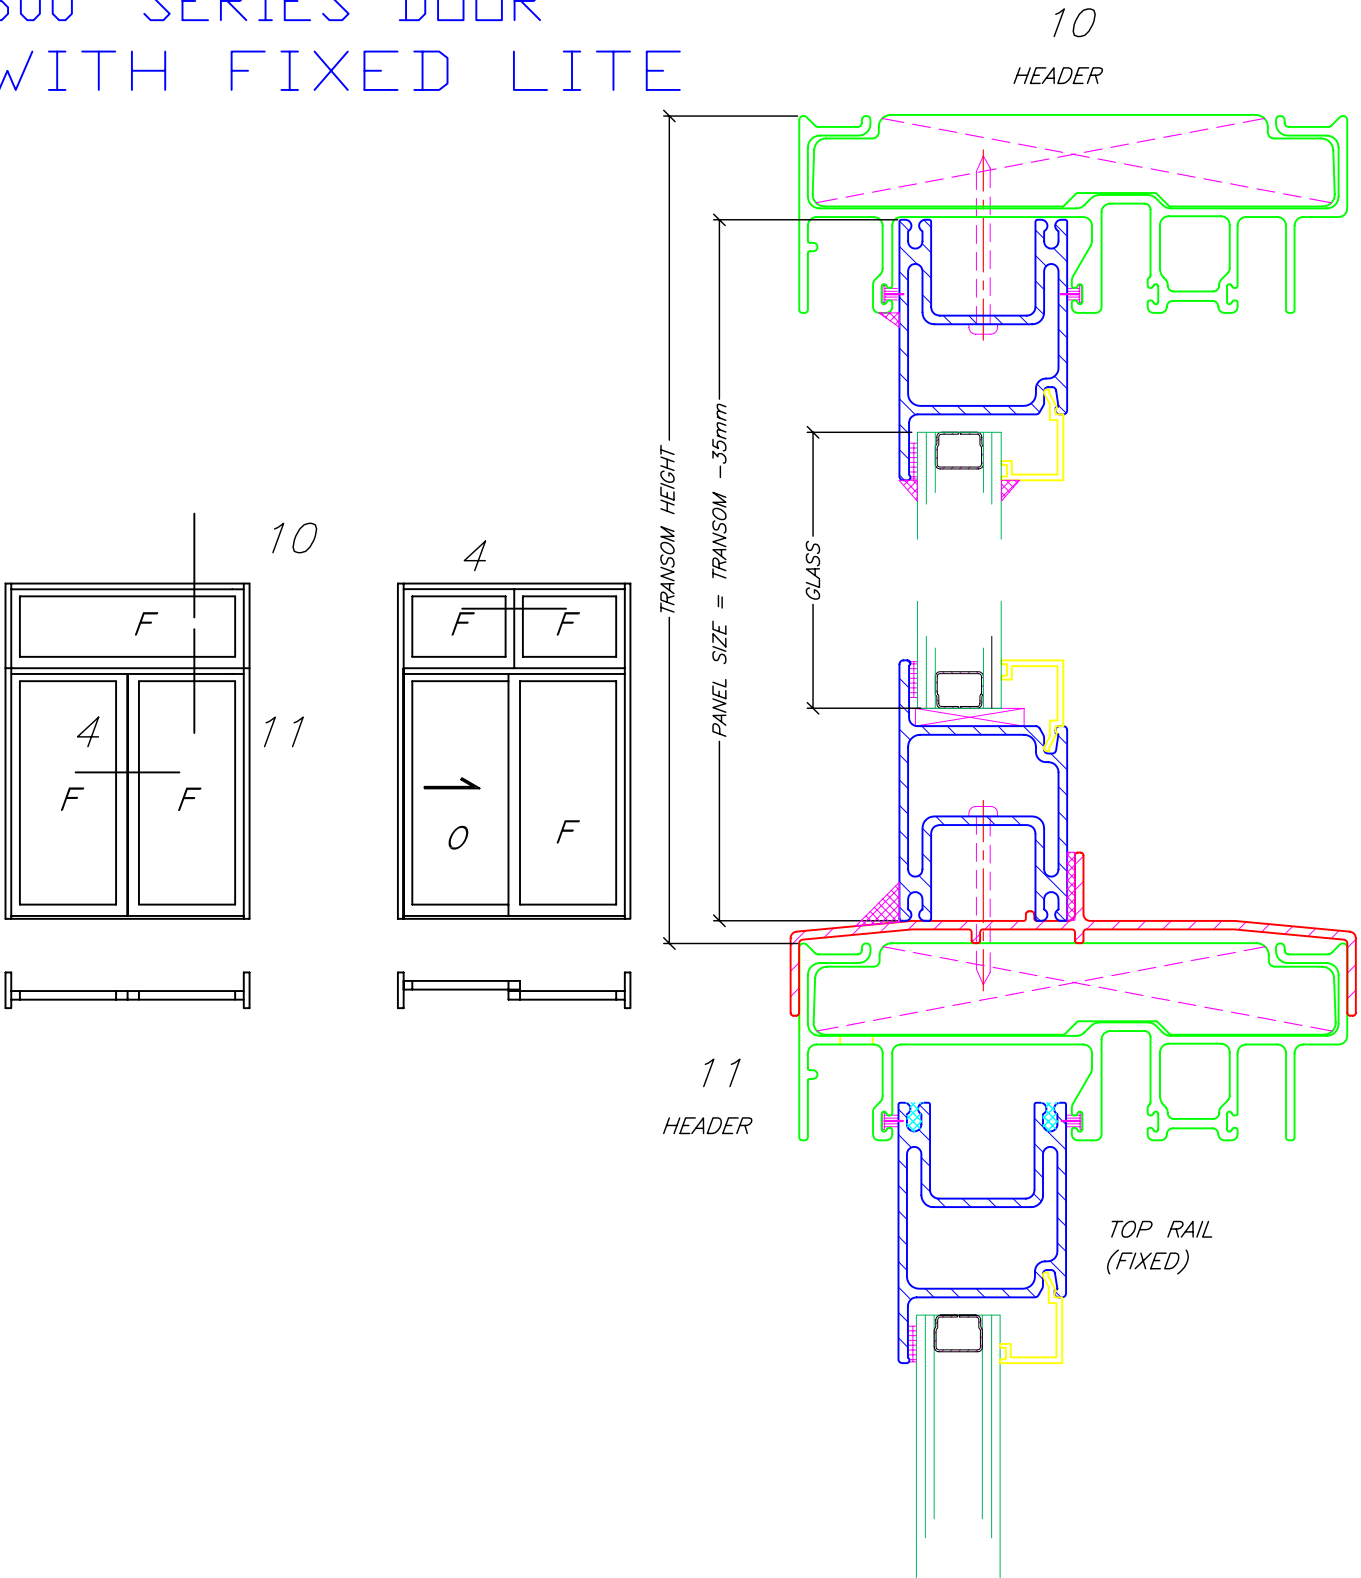

SOVEREIGN FIBERGLASS
600 SERIES DOOR
WITH FIXED LITE

VERTICAL CROSS SECTION