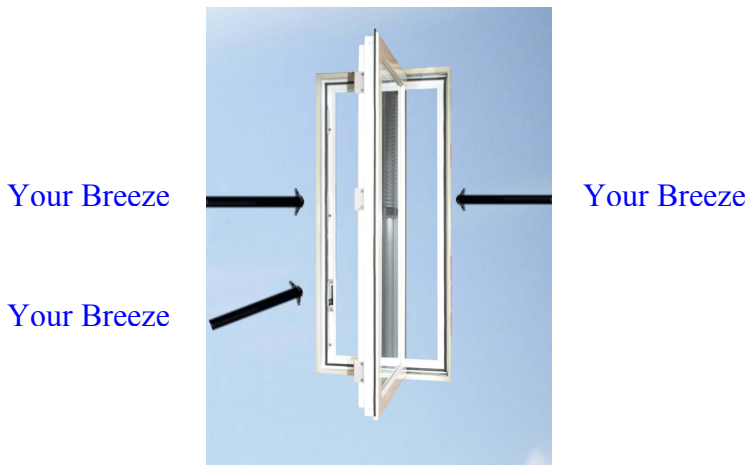

Casement Windows

Cross Ventilation With Double Glazing Advantages

Maximum cross flow ventilation in hot climates and double glazing performance. Is it really possible?

From Sovereign Windows the answer is a resounding Yes

Did you realise that with a 90 degree opening Casement, over 90% of the surface of the opening is available for directing air flow into your home.

Up to three directions of air flow are covered, no other window can match it.

Double sealed all round for high performance which is a natural for Sovereign Windows.

Cleaning the glass is a breeze with 90 degree opening sash - you'll never have to go outside to clean your windows again.